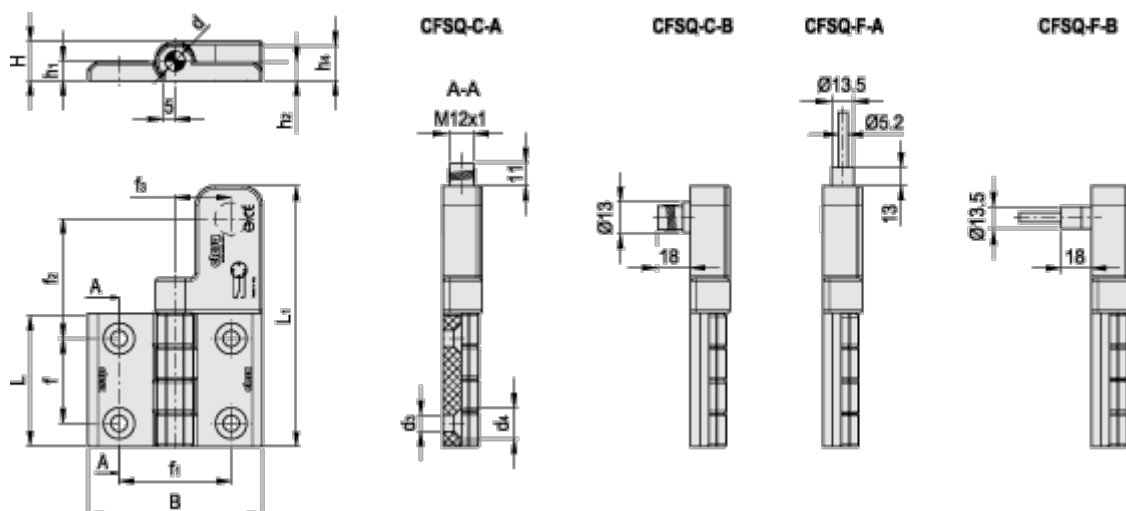

Article number: 2310427017

Description: E+G Hinge with safety switch CFSQ.60-SH-6-C-B-S

## Measures

B = 70	H = 16
d = 7	h1 = 8
d3 = 6.5	h2 = 7.5
d4 = 12.5	h4 = 15
f = 34	L = 53
f1 = 45	L1 = 110
f2 = 51.5	Nm = 5
f3 = 22.5	Weight in (g) = 96